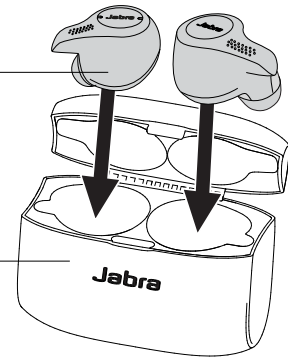

How to charge

5 hours battery

2 recharges on-the-go