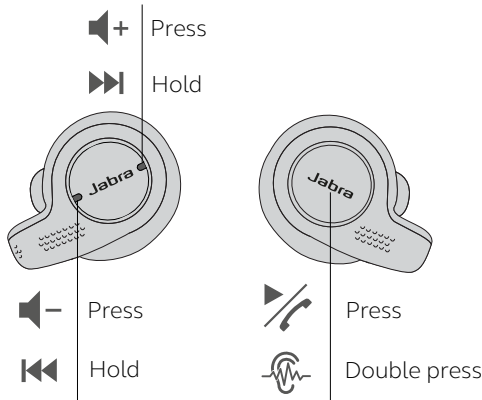

How to use

Professional-grade sound. Superior true wireless call quality with 4-microphone technology.