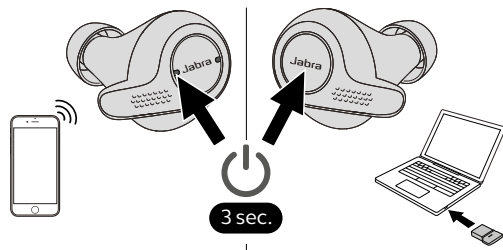

Digital Assistant-enabled. Voice commands made simple.

With the Evolve 65t you can instantly connect to Amazon Alexa, Siri®, or Google Assistant™**, allowing you to get the information you need – whether that be setting appointments, finding nearby events, having messages read back to you, or checking the weather.

* Refer to [Jabra.com/commercial-claims](https://www.jabra.com/commercial-claims)

At a glance:

Jabra Evolve 65t

- **Professional-grade sound. True wireless earbuds.** Superior true wireless call quality with 4-microphone technology. Skype for Business and UC-certified for professional sound on the go, 100% free of wires.
- **All-day power. Always connected.** Up to 5 hours battery on a single charge, and 15 hours with the included pocket-friendly charging case.
- **Blocks out disruptive background noise. On-the-go concentration.** Multiple fitting options provide a snug in-ear fit to help you focus.
- **Customizable equalizer for calls and music.** Personalize your call and music experience with a customizable equalizer in the Jabra Sound+ app.
- **Third-generation technology. Trusted, reliable connection.** Proven true wireless connectivity for reduced audio dropouts.
- **Voice Assistant-enabled. Voice commands made simple.** One-touch access to Amazon Alexa, Siri®, or Google Assistant™.**

**Operating system dependent

How to connect

Smartphone

Power on the earbuds and follow the voice instructions to pair to your smartphone. Install the Sound+ App.

Computer

Power on the earbuds and plug the Bluetooth adapter into your computer to connect. Install Jabra Direct.